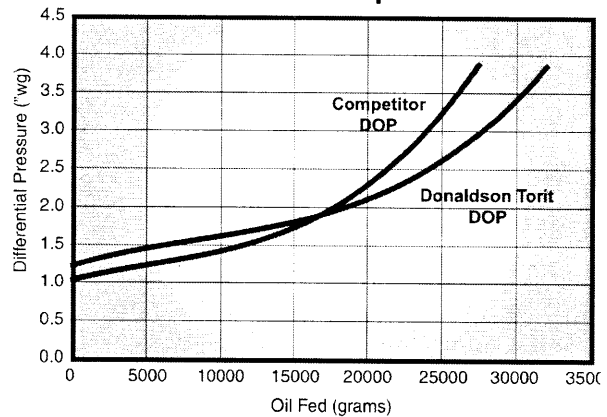

Donaldson Torit HEPA panel filters handle 35% more oil than competitor HEPA filters, resulting in 35% longer filter life.

95% DOP Comparison

Donaldson Torit 95% DOP panel filters handle 15% more oil than competitor DOP panel filters, resulting in 15% longer filter life.

* Based on accelerated test results. Oil fed at a rate of 8 grams/minute with additional submicron oil generators.