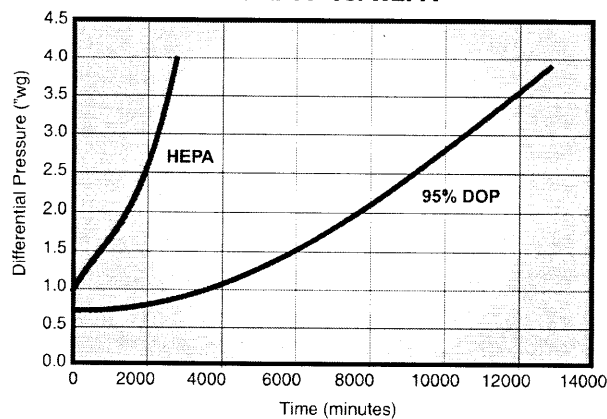

95% DOP vs. HEPA

Applications where 95% DOP filters provide adequate filtration efficiency (see page 4), the 95% DOP filters last 3-5 times longer than the HEPA filters, as shown above in this oil test.*

* Based on accelerated test results. Oil fed at a rate of 8 grams/minute with additional submicron oil generators.