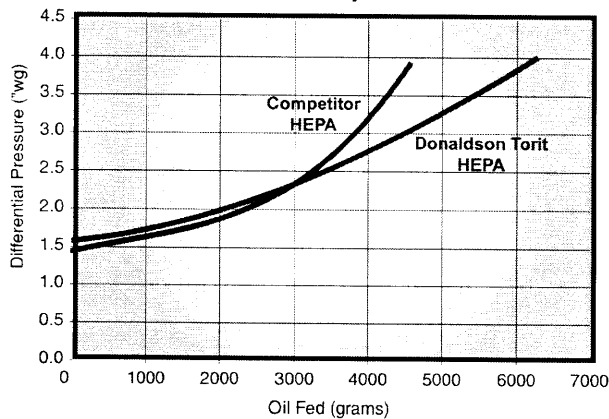

Donaldson Torit HEPA panel filters handle 35% more oil than competitor HEPA filters, resulting in 35% longer filter life.

95% DOP Comparison

Donaldson Torit 95% DOP panel filters handle 15% more oil than competitor DOP panel filters, resulting in 15% longer filter life.

* Based on accelerated test results. Oil fed at a rate of 8 grams/minute with additional submicron oil generators.